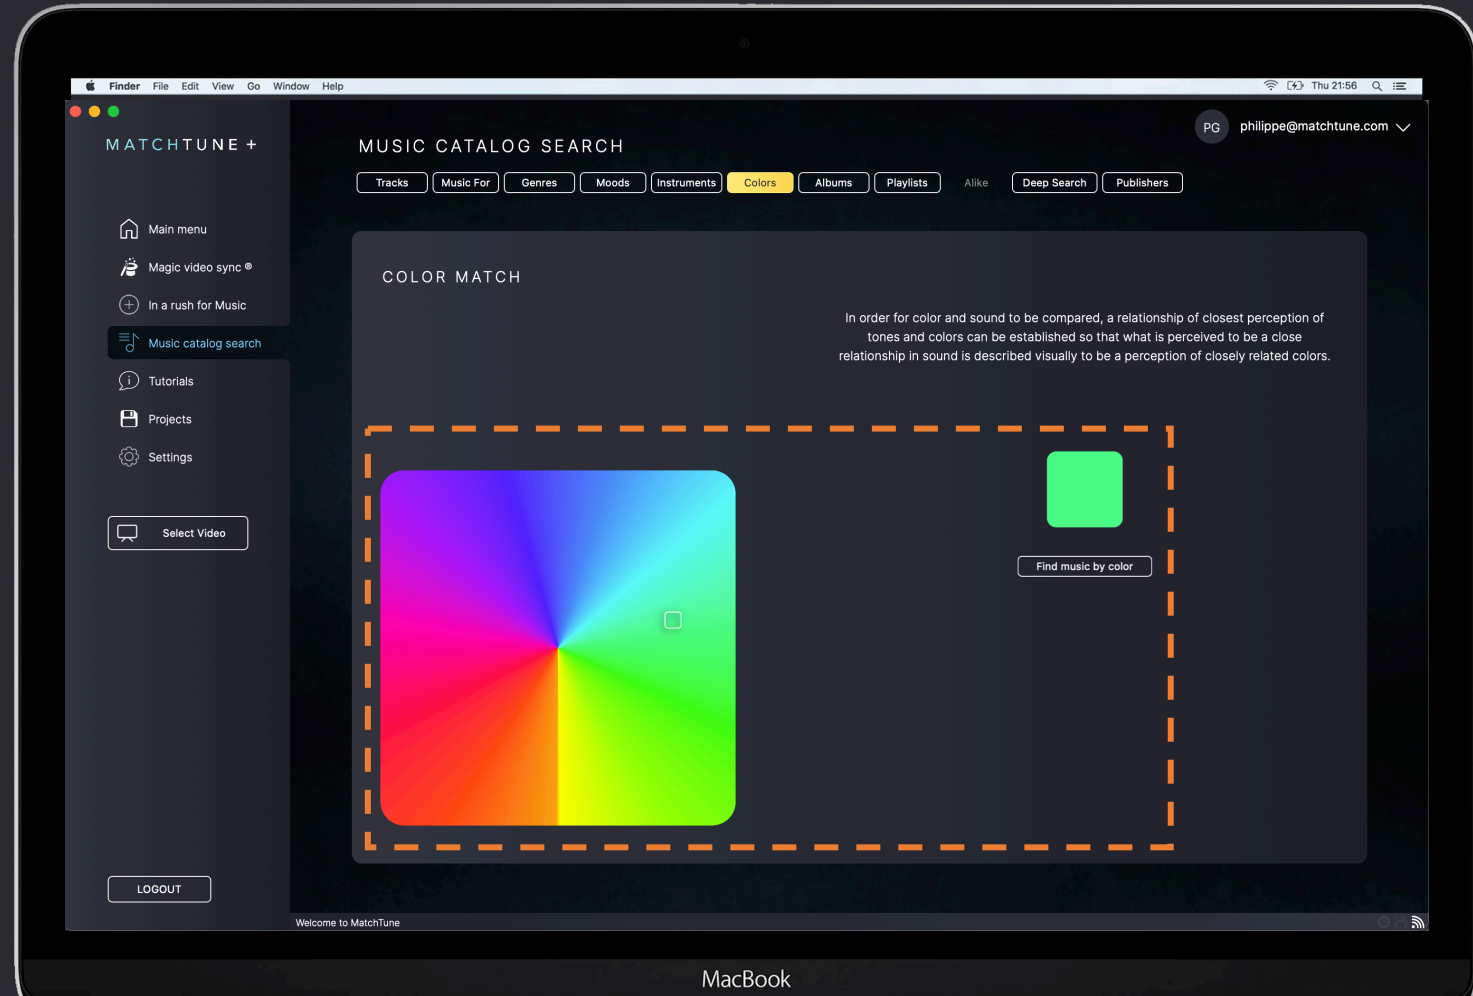

Color matching is an innovative way to find perfect tracks

- Music and colors are related based on specific research called Synesthesia

Synesthesia or synaesthesia is a perceptual phenomenon in which [stimulation](#) of one sensory or cognitive pathway leads to involuntary experiences in a second sensory or cognitive pathway.

People who report a lifelong history of such experiences are known as synesthetes. Awareness of synesthetic perceptions varies from person to person.

In one common form of synesthesia, known as [grapheme-color synesthesia](#) or color-graphemic synesthesia, [letters](#) or [numbers](#) are perceived as inherently colored.