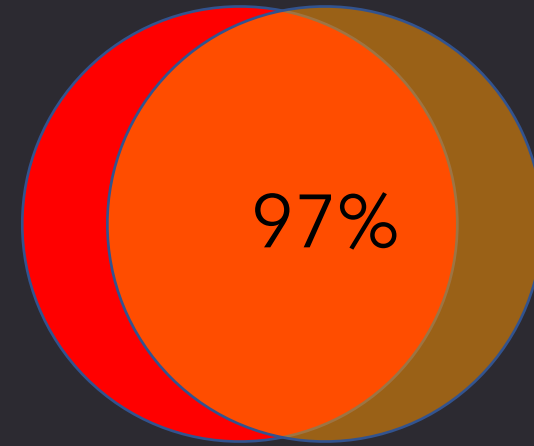

# Music to Video Sync patented technology

Music can change video moods significantly

YouTube

YouTube

YouTube

YouTube

Get a precise similarity score between 2 music tracks

Marvin Gay – Got to Give it Up  
vs  
Robin Thicke – Blurred Lines