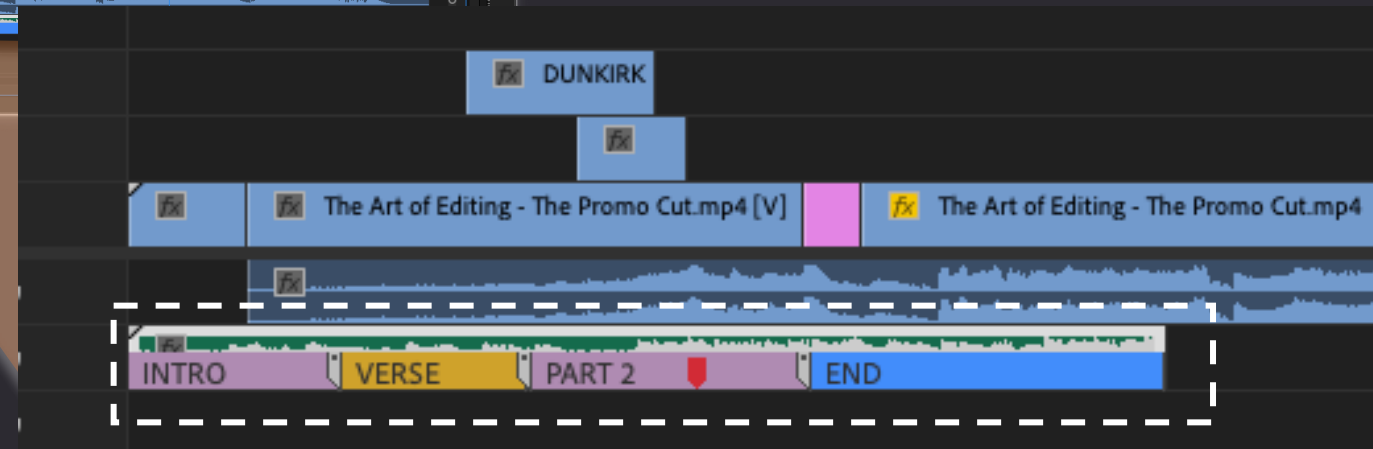

- Music embeds parts and climax markers as well as other DNA information
- Markers are automatically imported inside video Editor
  - Parts
  - Climax
  - Scenes
  - Other time saving information
- User can easily snap video content to markers
- Available on Adobe, Avid, Final Cut Pro, etc.

COMPATIBLE WITH