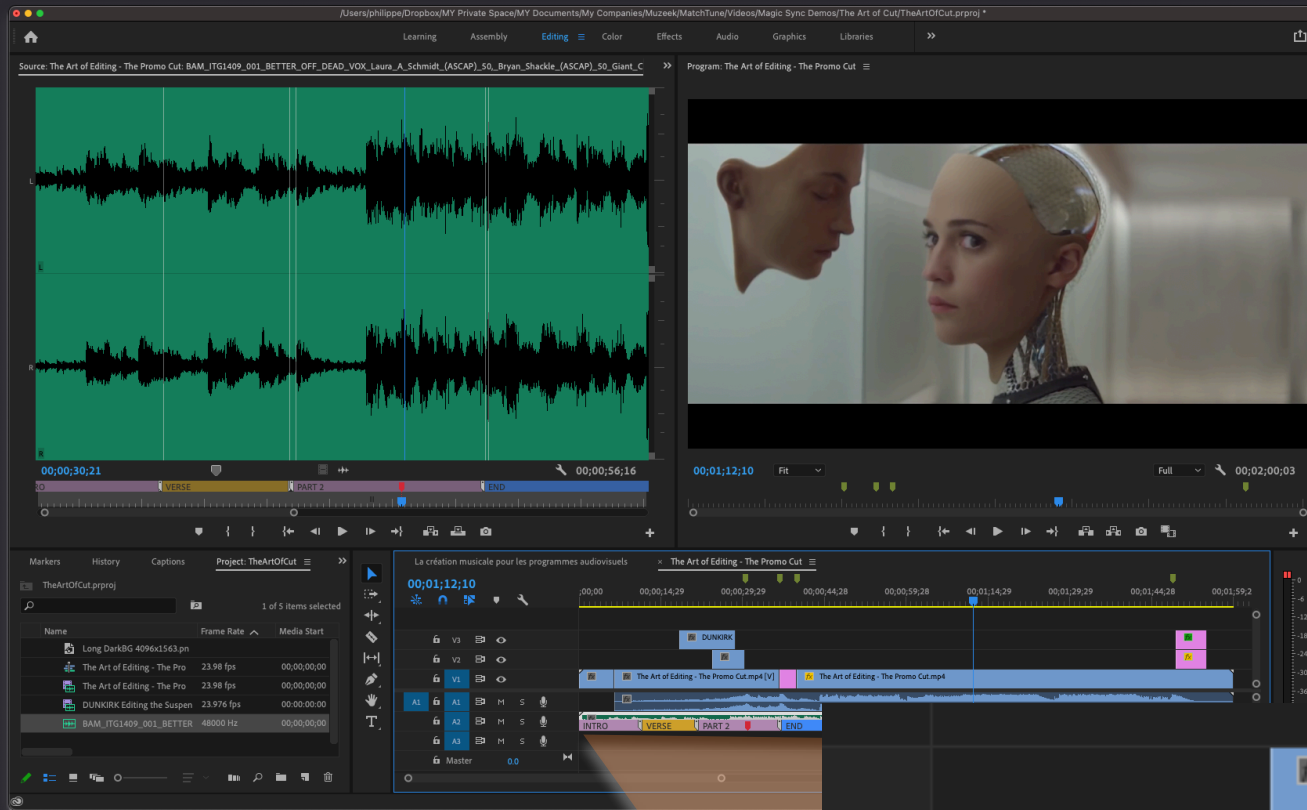

# Let MatchTune sync your track to your video

Extensive use of AI provides:

- Precise video scenes detection
- Objects and movement detection
- Colors detection

# Save time with smart music markers

- Music embeds parts and climax markers as well as other DNA information
- Markers are automatically imported inside video Editor
  - Parts
  - Climax
  - Scenes
  - Other time saving information
- User can easily snap video content to markers
- Available on Adobe, Avid, Final Cut Pro, etc.