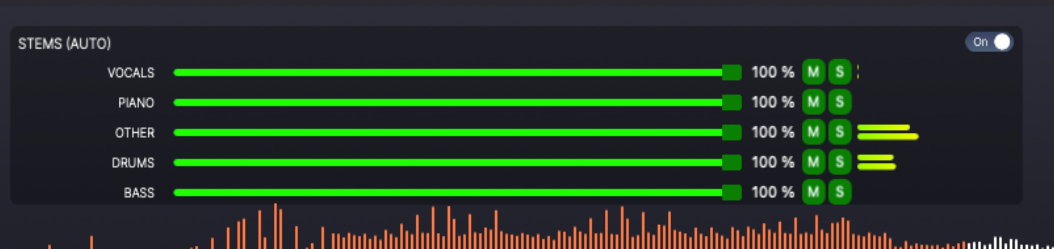

Stems are available for all tracks

- Music tracks are delivered with Stems
- Stems are either original or generated with our source separation AI