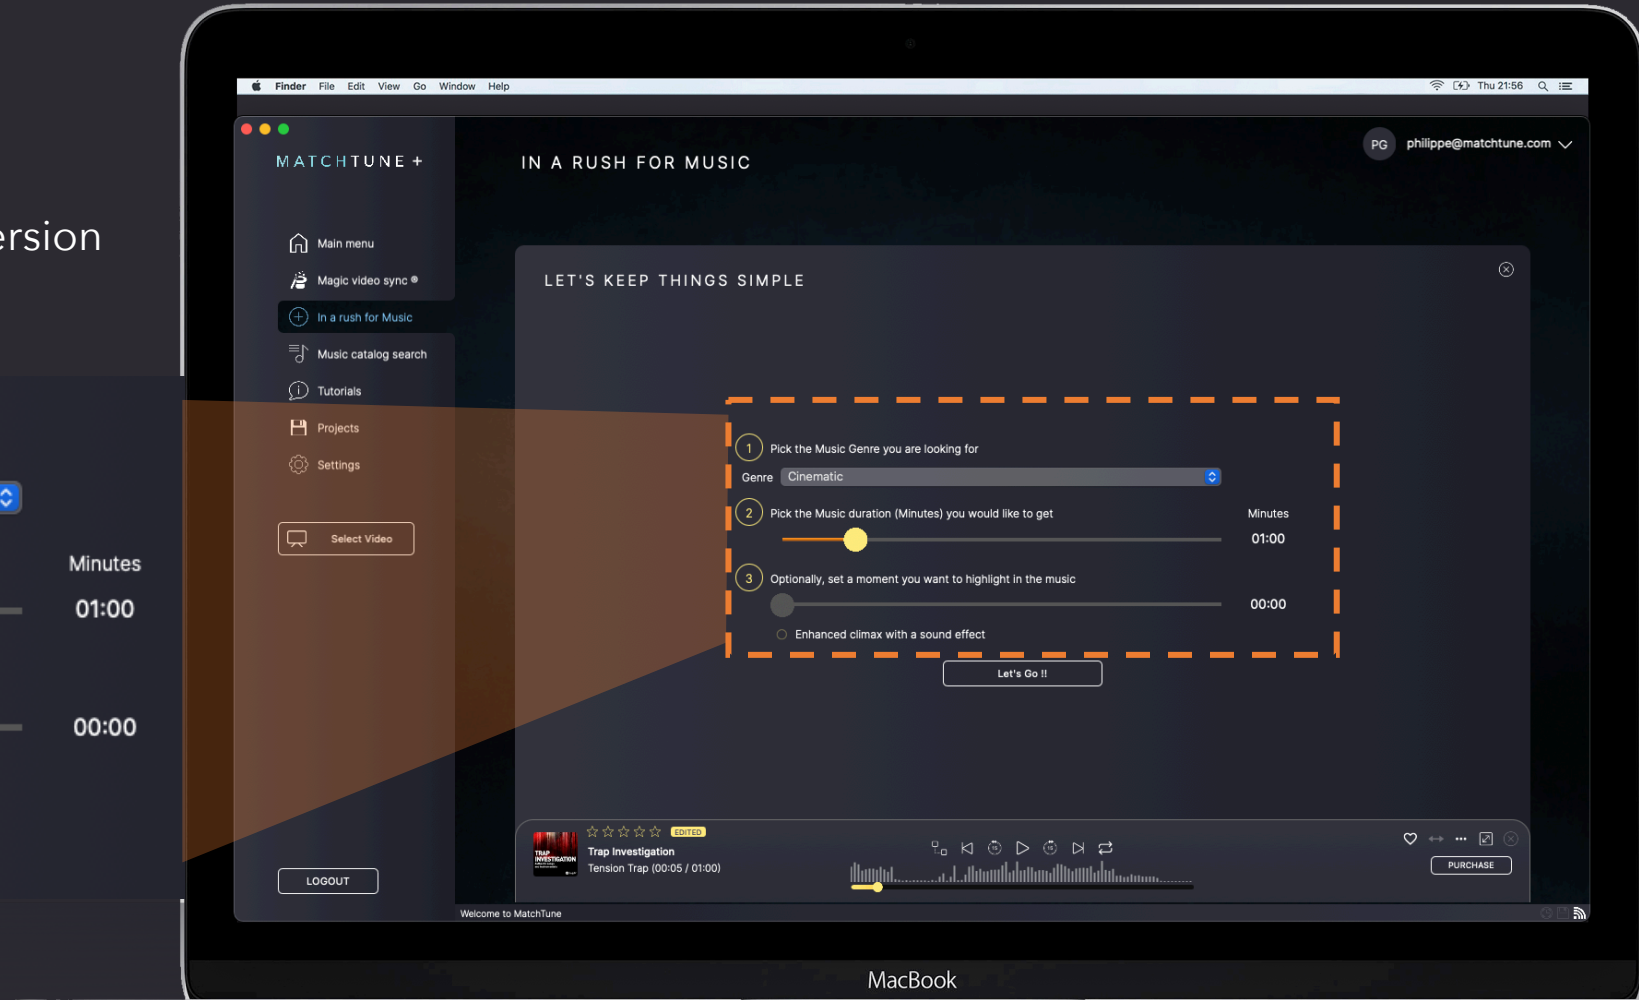

# Chords made available for each music track

MatchTune uses AI to extract chords from music

A musical score in 4/4 time, showing a melody in the treble clef and a bass line in the bass clef. The bass line consists of chords. Below the bass line, the extracted chords are listed: C, F/C, Bdim/D, C/E, G7/F, C/E, and C.

# Let MatchTune edit selected tracks to your needs

- Music tracks can be instantly reedited by Artificial Intelligence preserving original structure
- Tracks can be reedited:
  - To any duration
  - Optionally set a climax moment
  - New stems generated for new version
  - Lossless quality

- 1 Pick the Music Genre you are looking for  
Genre
- 2 Pick the Music duration (Minutes) you would like to get  
Minutes  
01:00
- 3 Optionally, set a moment you want to highlight in the music  
00:00  
 Enhanced climax with a sound effect

# Music Re-Editing patented technology

MatchTune instantly re-edit music tracks to any duration

Original Version

60 Sec Version

30 Sec Version