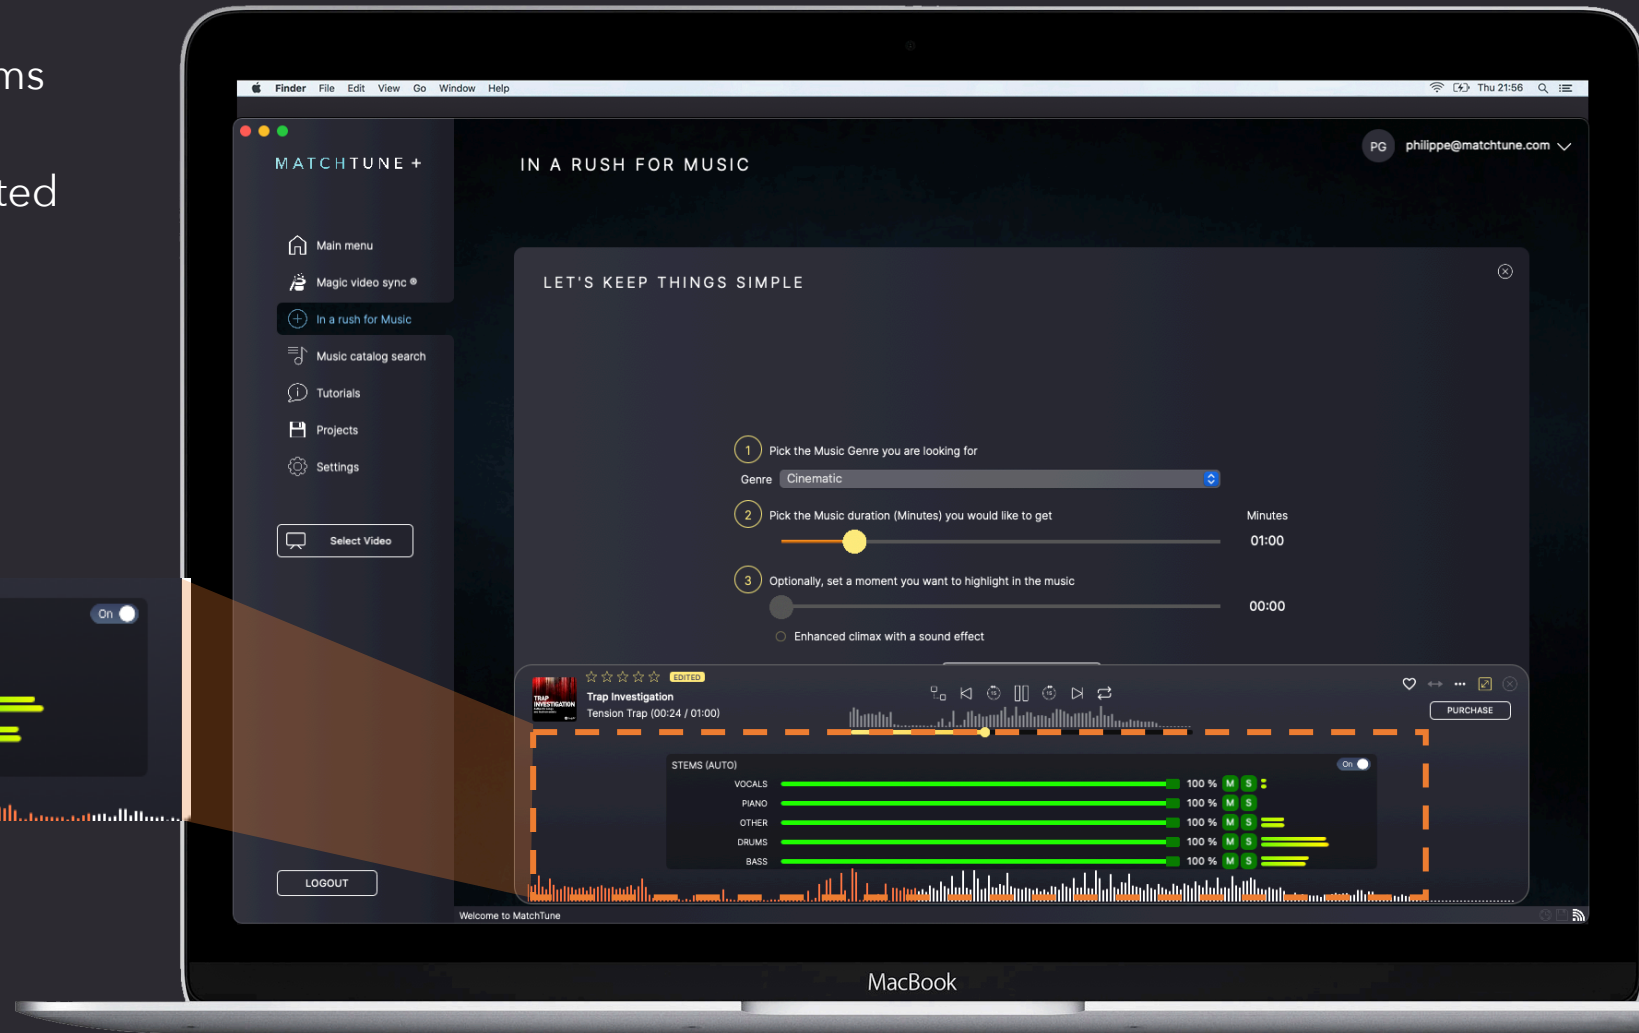

- 1 Pick the Music Genre you are looking for  
Genre
- 2 Pick the Music duration (Minutes) you would like to get  
Minutes  
01:00
- 3 Optionally, set a moment you want to highlight in the music  
00:00  
 Enhanced climax with a sound effect

# Music Re-Editing patented technology

MatchTune instantly re-edit music tracks to any duration

Original Version

60 Sec Version

30 Sec Version

# Stems are available for all tracks

- Music tracks are delivered with Stems
- Stems are either original or generated with our source separation AI

# Color matching is an innovative way to find perfect tracks

- Music and colors are related based on specific research called Synesthesia

Synesthesia or synaesthesia is a perceptual phenomenon in which [stimulation](#) of one sensory or cognitive pathway leads to involuntary experiences in a second sensory or cognitive pathway.